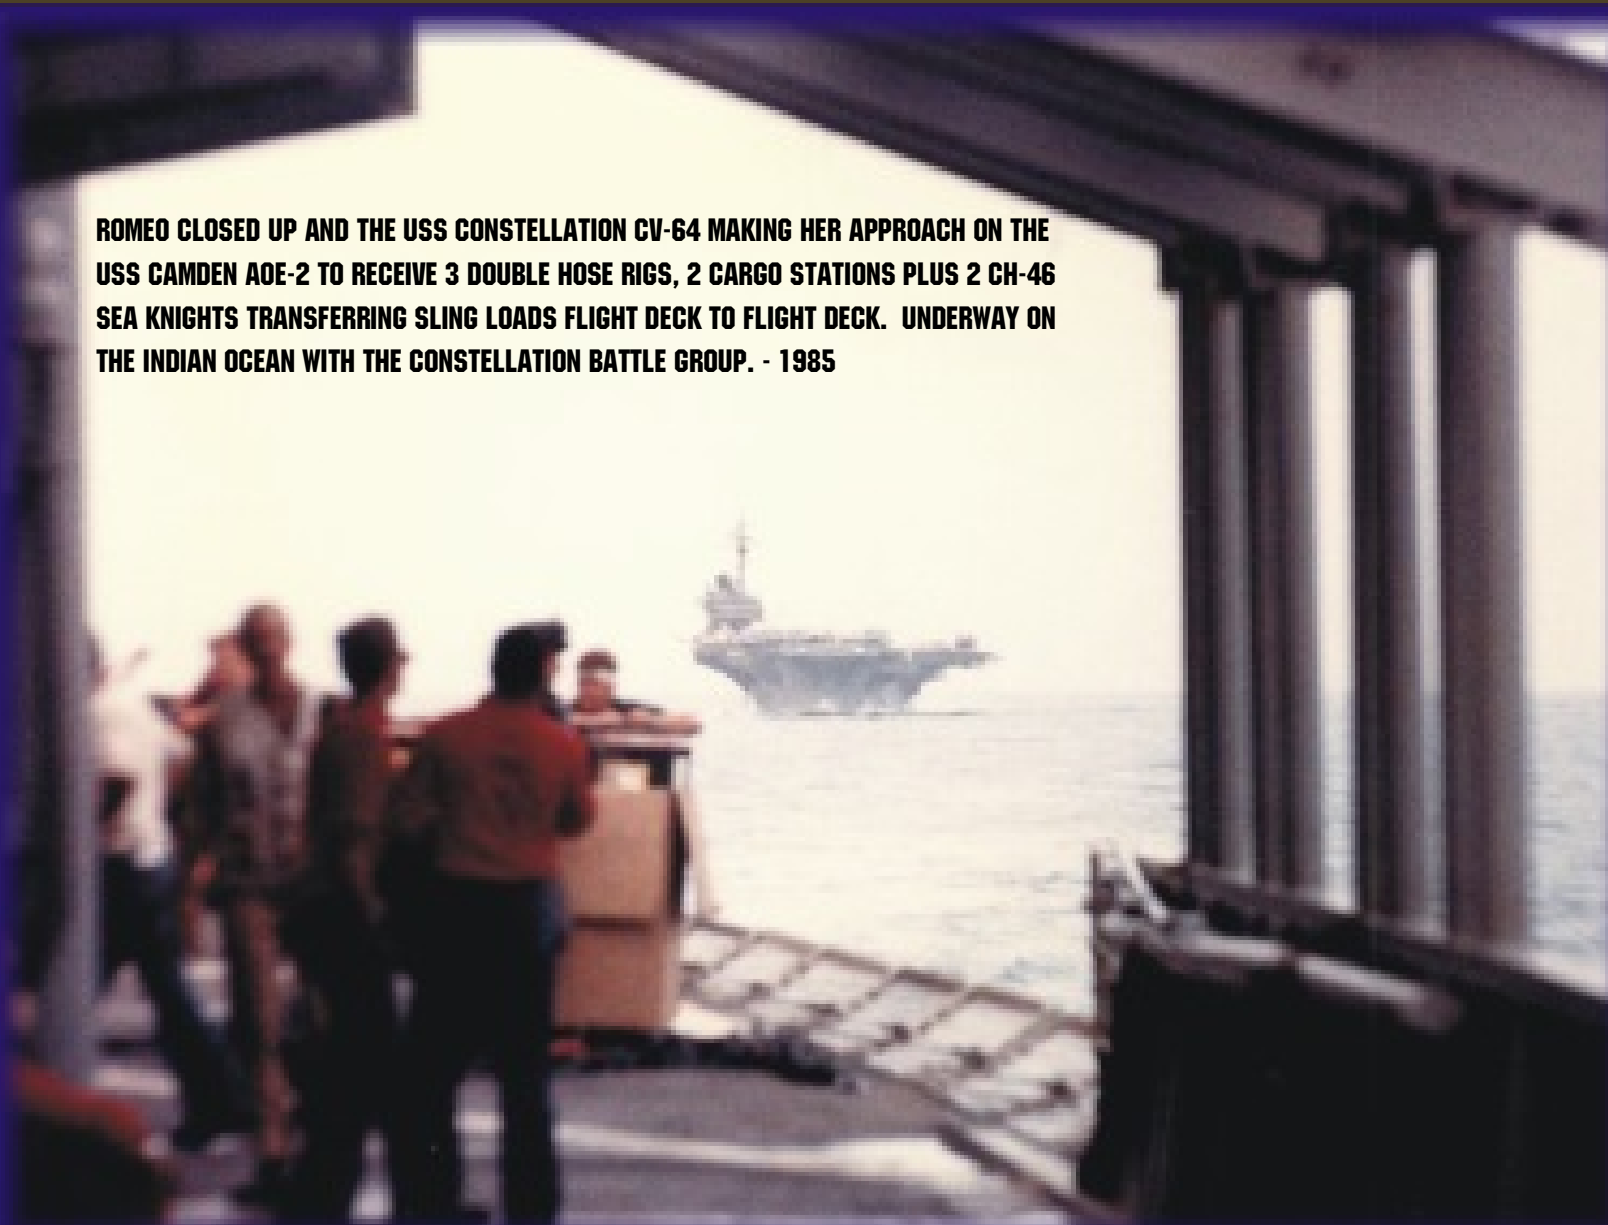

**USS CAMDEN**

**FLEXIBILITY • READINESS  
ENDURANCE**

**AOE-2**

USS CAMDEN

★ AOE - 2 ★  
WESTPAC CRUISE 1985

**ROMEO CLOSED UP AND THE USS CONSTELLATION CV-64 MAKING HER APPROACH ON THE  
USS CAMDEN AOE-2 TO RECEIVE 3 DOUBLE HOSE RIGS, 2 CARGO STATIONS PLUS 2 CH-46  
SEA KNIGHTS TRANSFERRING SLING LOADS FLIGHT DECK TO FLIGHT DECK. UNDERWAY ON  
THE INDIAN OCEAN WITH THE CONSTELLATION BATTLE GROUP. - 1985**

**ON THE "CONNIE" FOX TROT IS CLOSED UP AND FLIGHT QUARTERS – OPERATIONS ARE IN PROGRESS AT THE SAME TIME REFUELING AND REPLENISHMENT OPERATIONS ARE IN PROGRESS DURING THE HIGH-SPEED CONNECTED REPLENISHMENT. NOTICE THE "CONNIE'S" WAKE. ALSO NOTICE THE F/A-18 LOOKING FOR THE 3 WIRE.**