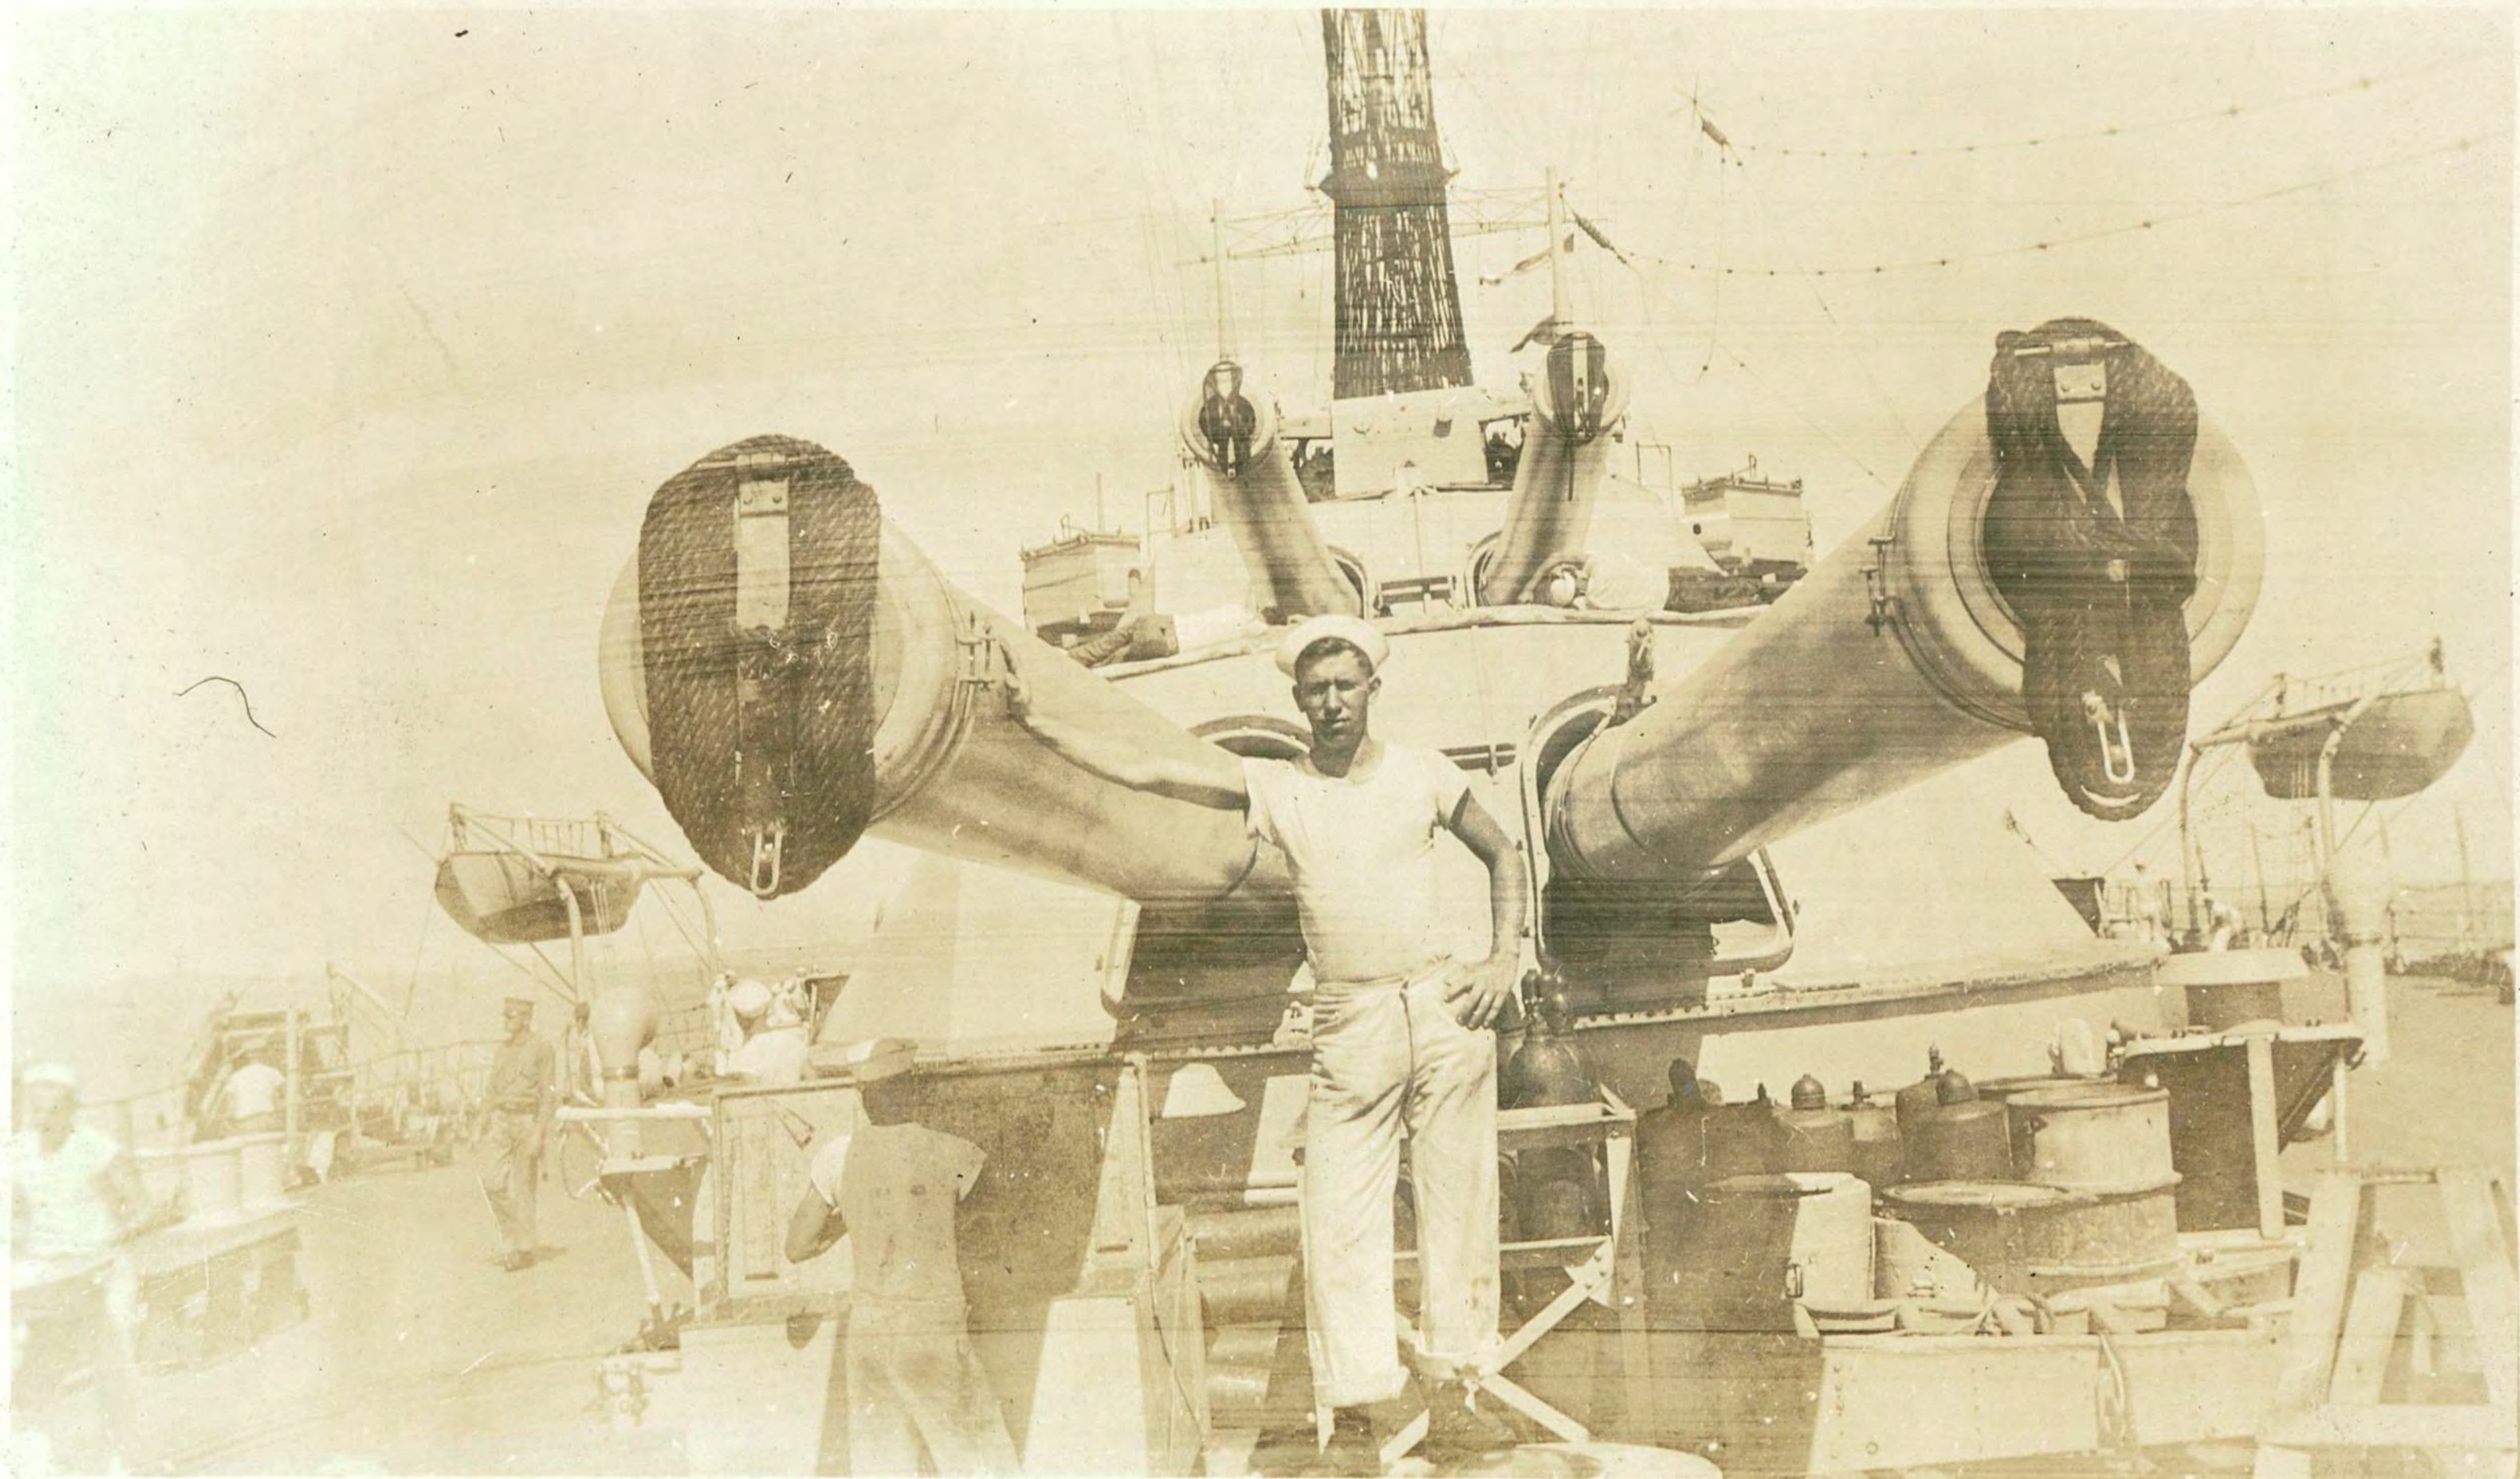

Photolog

U.S.S. New Orleans

Colon - C.Z.

1924

BARE SHIP
KEEP OFF

FRENCH CRUISER TAKING ON FRESH BEEF

"Old Glory"

Fisherman's Point

Cuba

5

In berth at Hampton Roads Naval Base.

#12

Pete

Disabled motor sailor
U.S.S. New York
N.Y. Naval Op. Base.