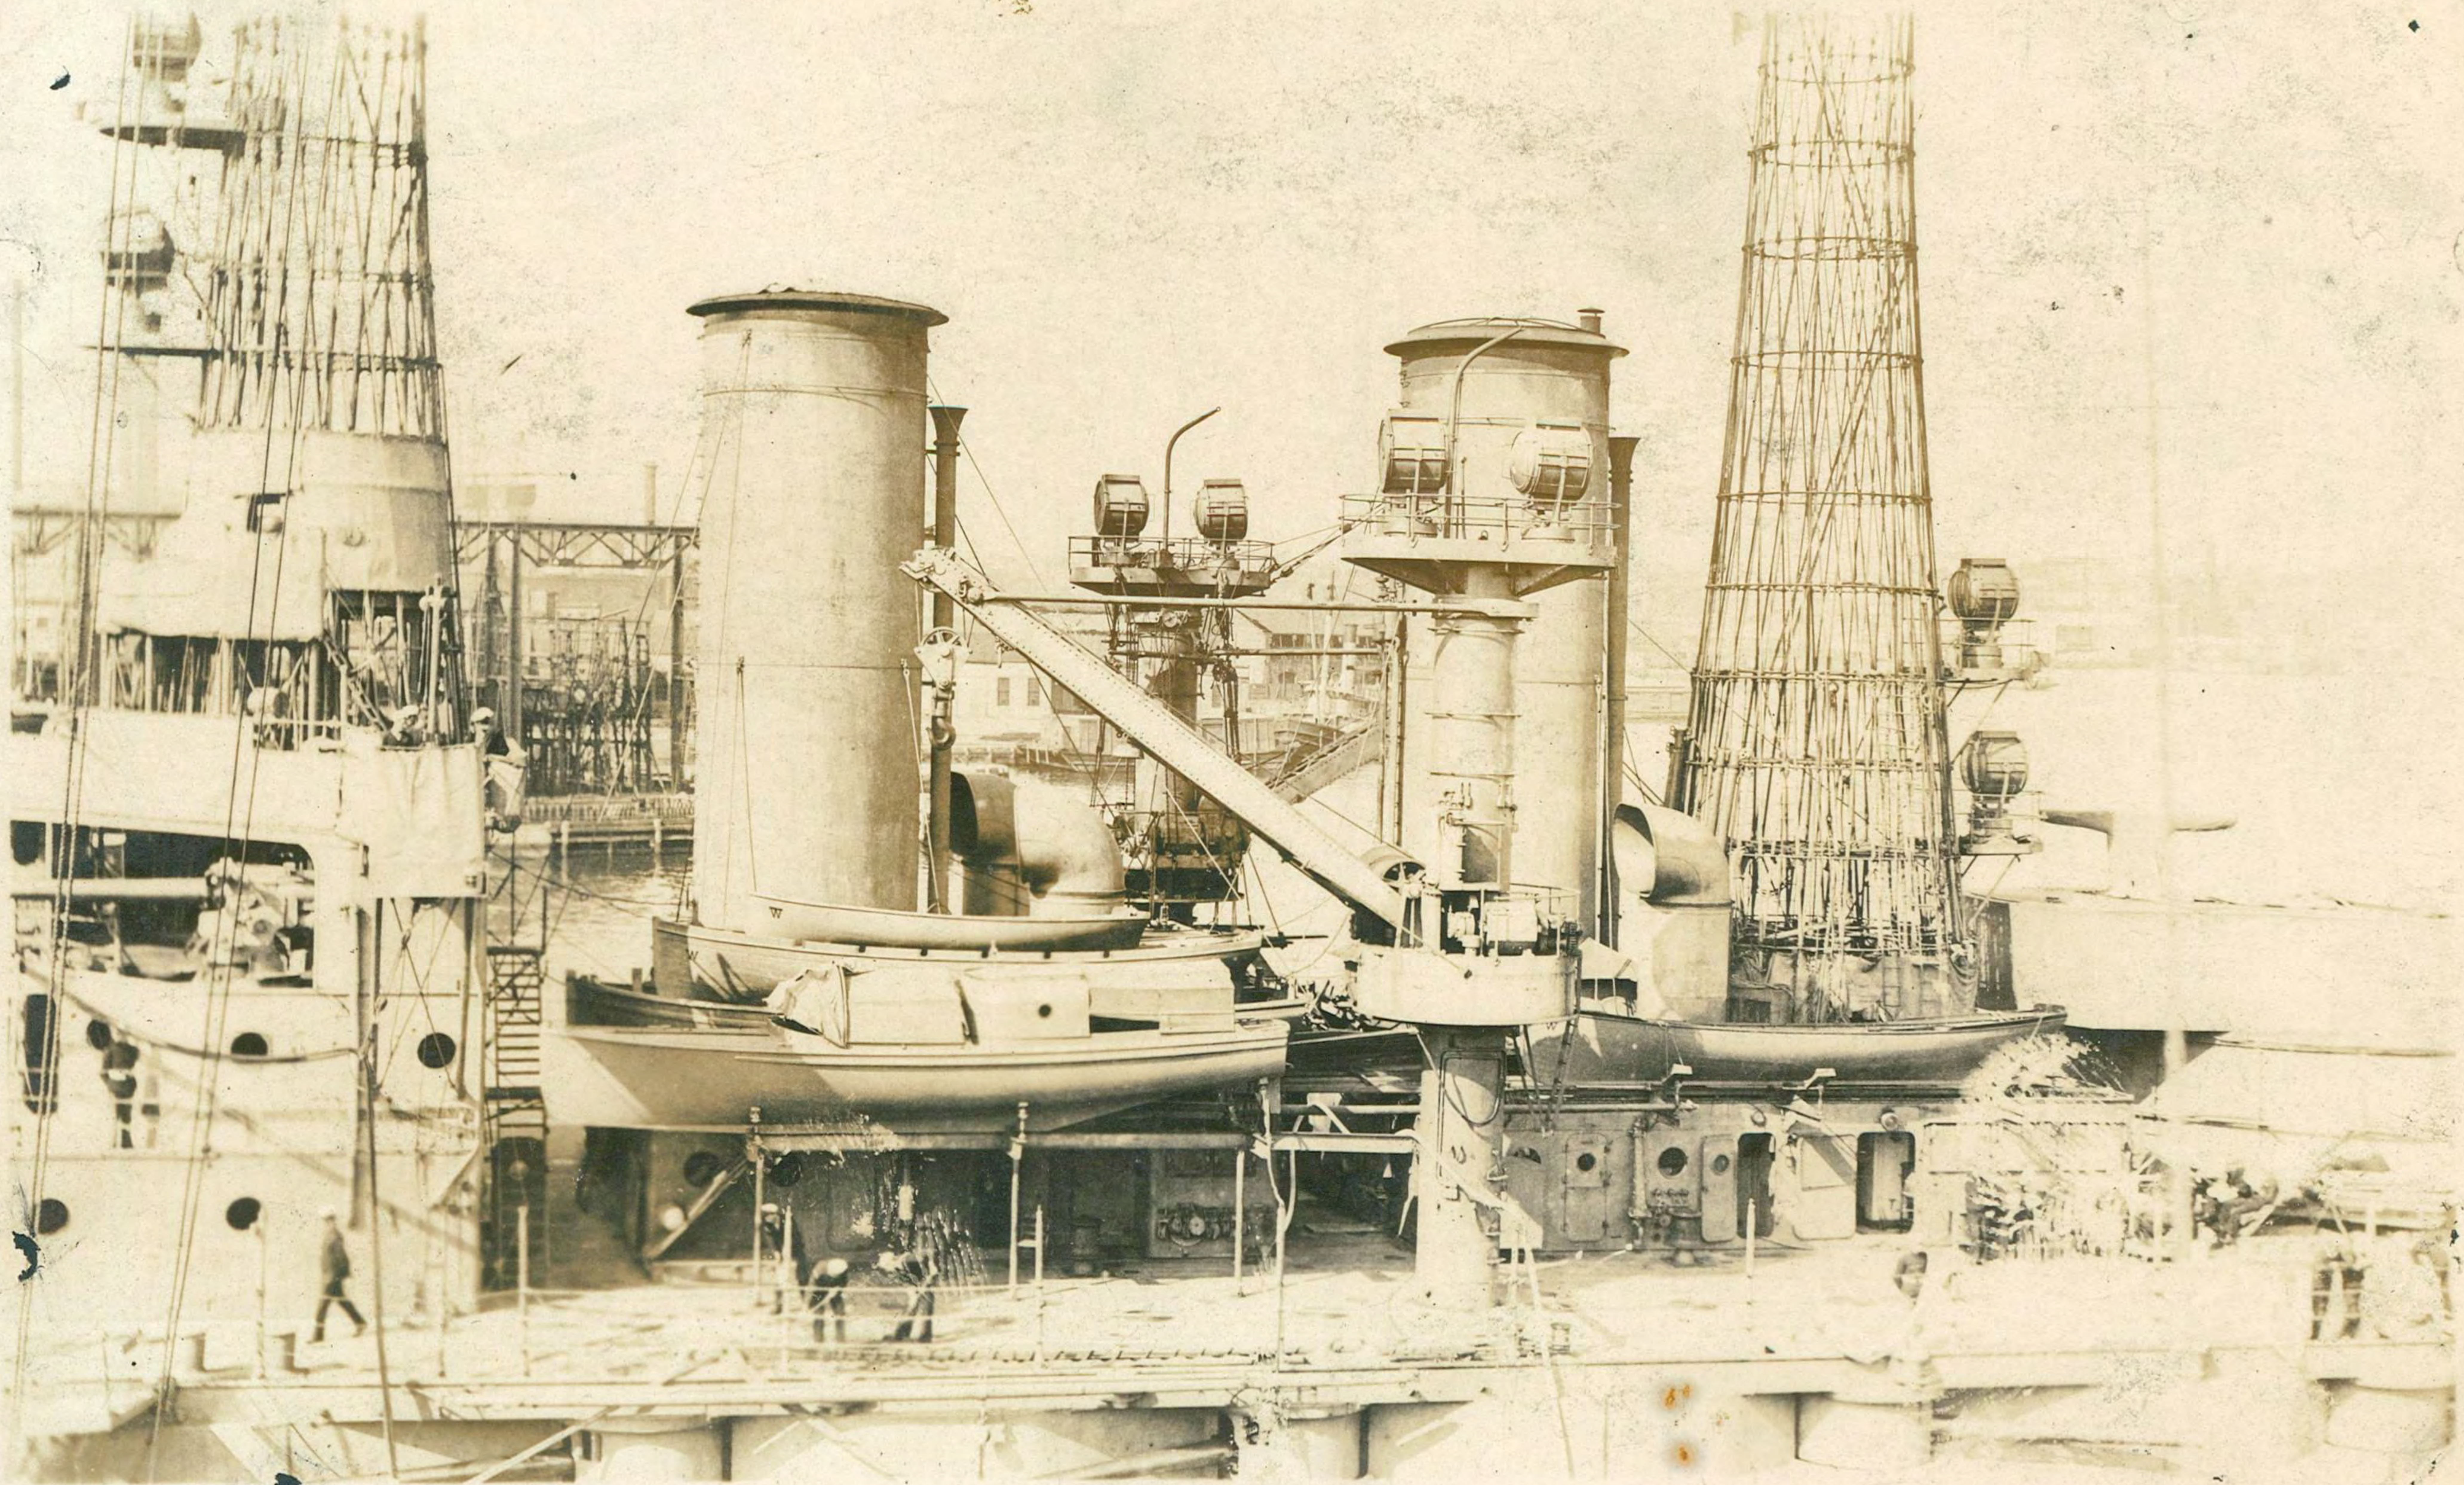

Photolog

U.S.S. New Orleans

Colon - C.Z.

1924

BARE SHIP
KEEP OFF

FRENCH CRUISER TAKING ON FRESH BEEF

"Old Glory"

Fisherman's Point

Cuba

5

In berth at Hampton Roads Naval Base.

#12

Pete

Disabled motor sailor
U.S.S. New York
N.Y. Naval Op. Base.