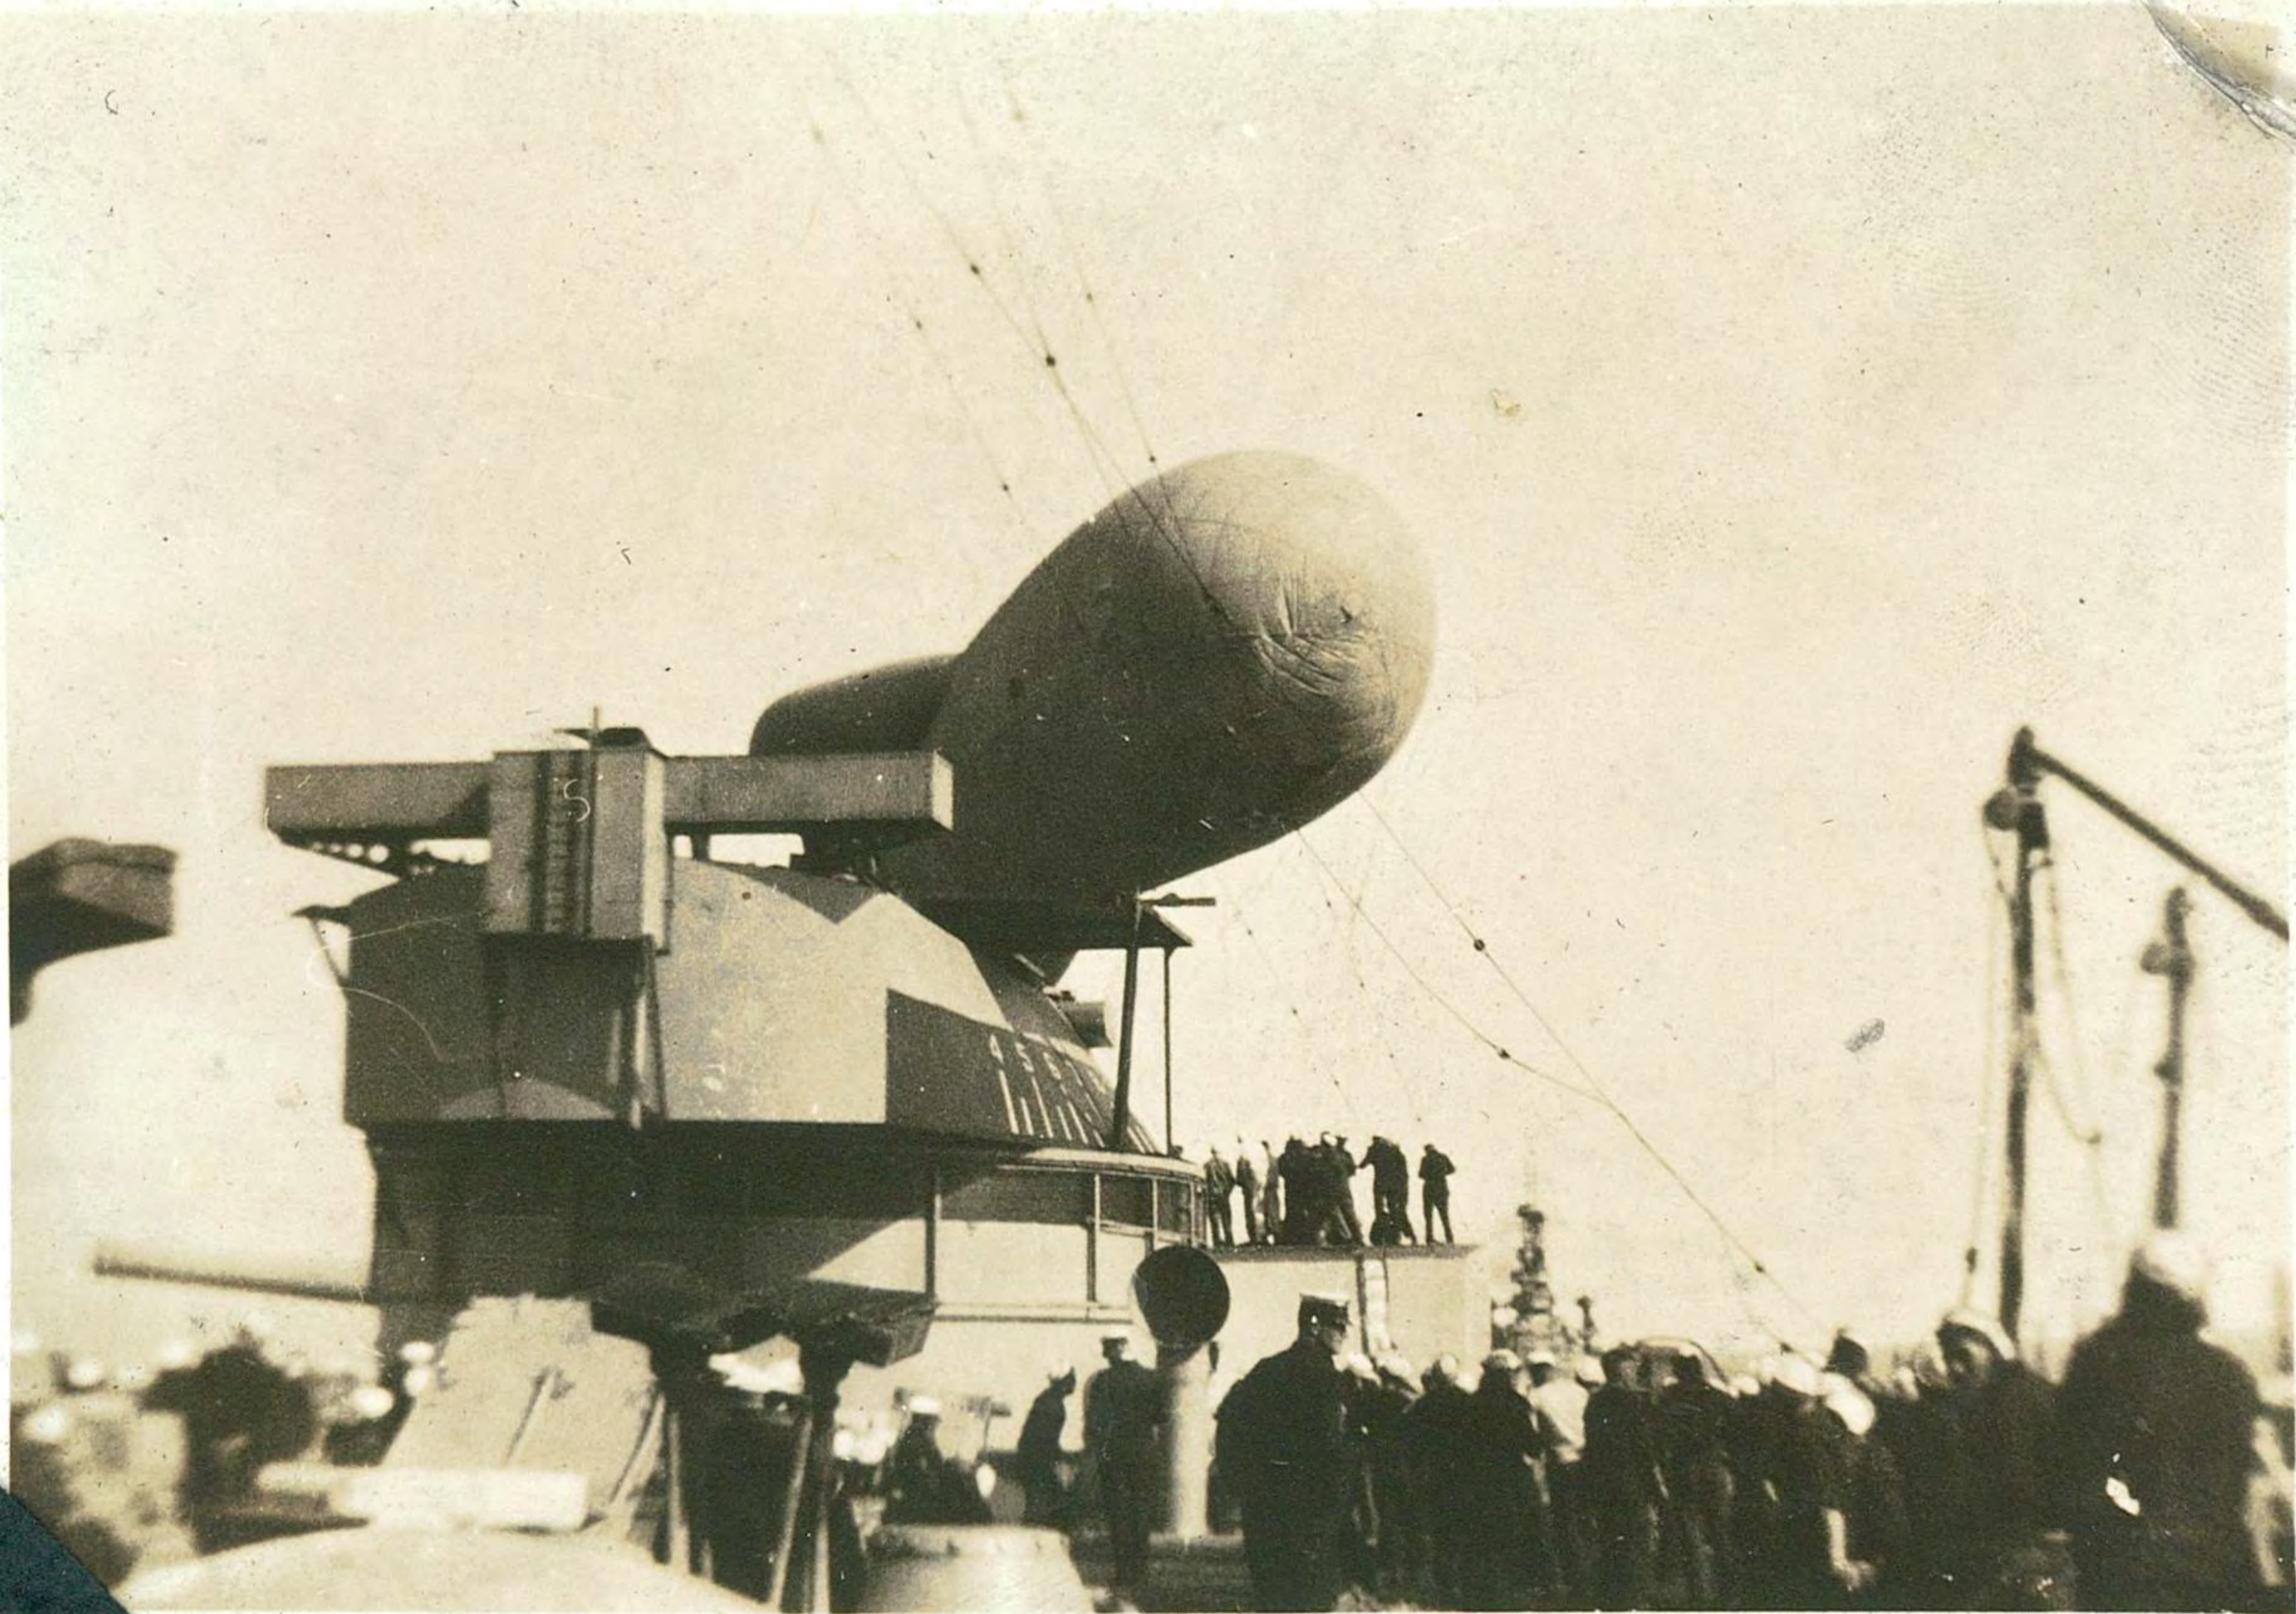

Photolog

U.S.S. New Orleans

Colon - C.Z.

1924

BARE SHIP
KEEP OFF

FRENCH CRUISER TAKING ON FRESH BEEF

"Old Glory"

Fisherman's Point

Cuba

5

In berth at Hampton Roads Naval Base.

#12

Pete

Disabled motor sailor
U.S.S. New York
N.Y. Naval Op. Base.