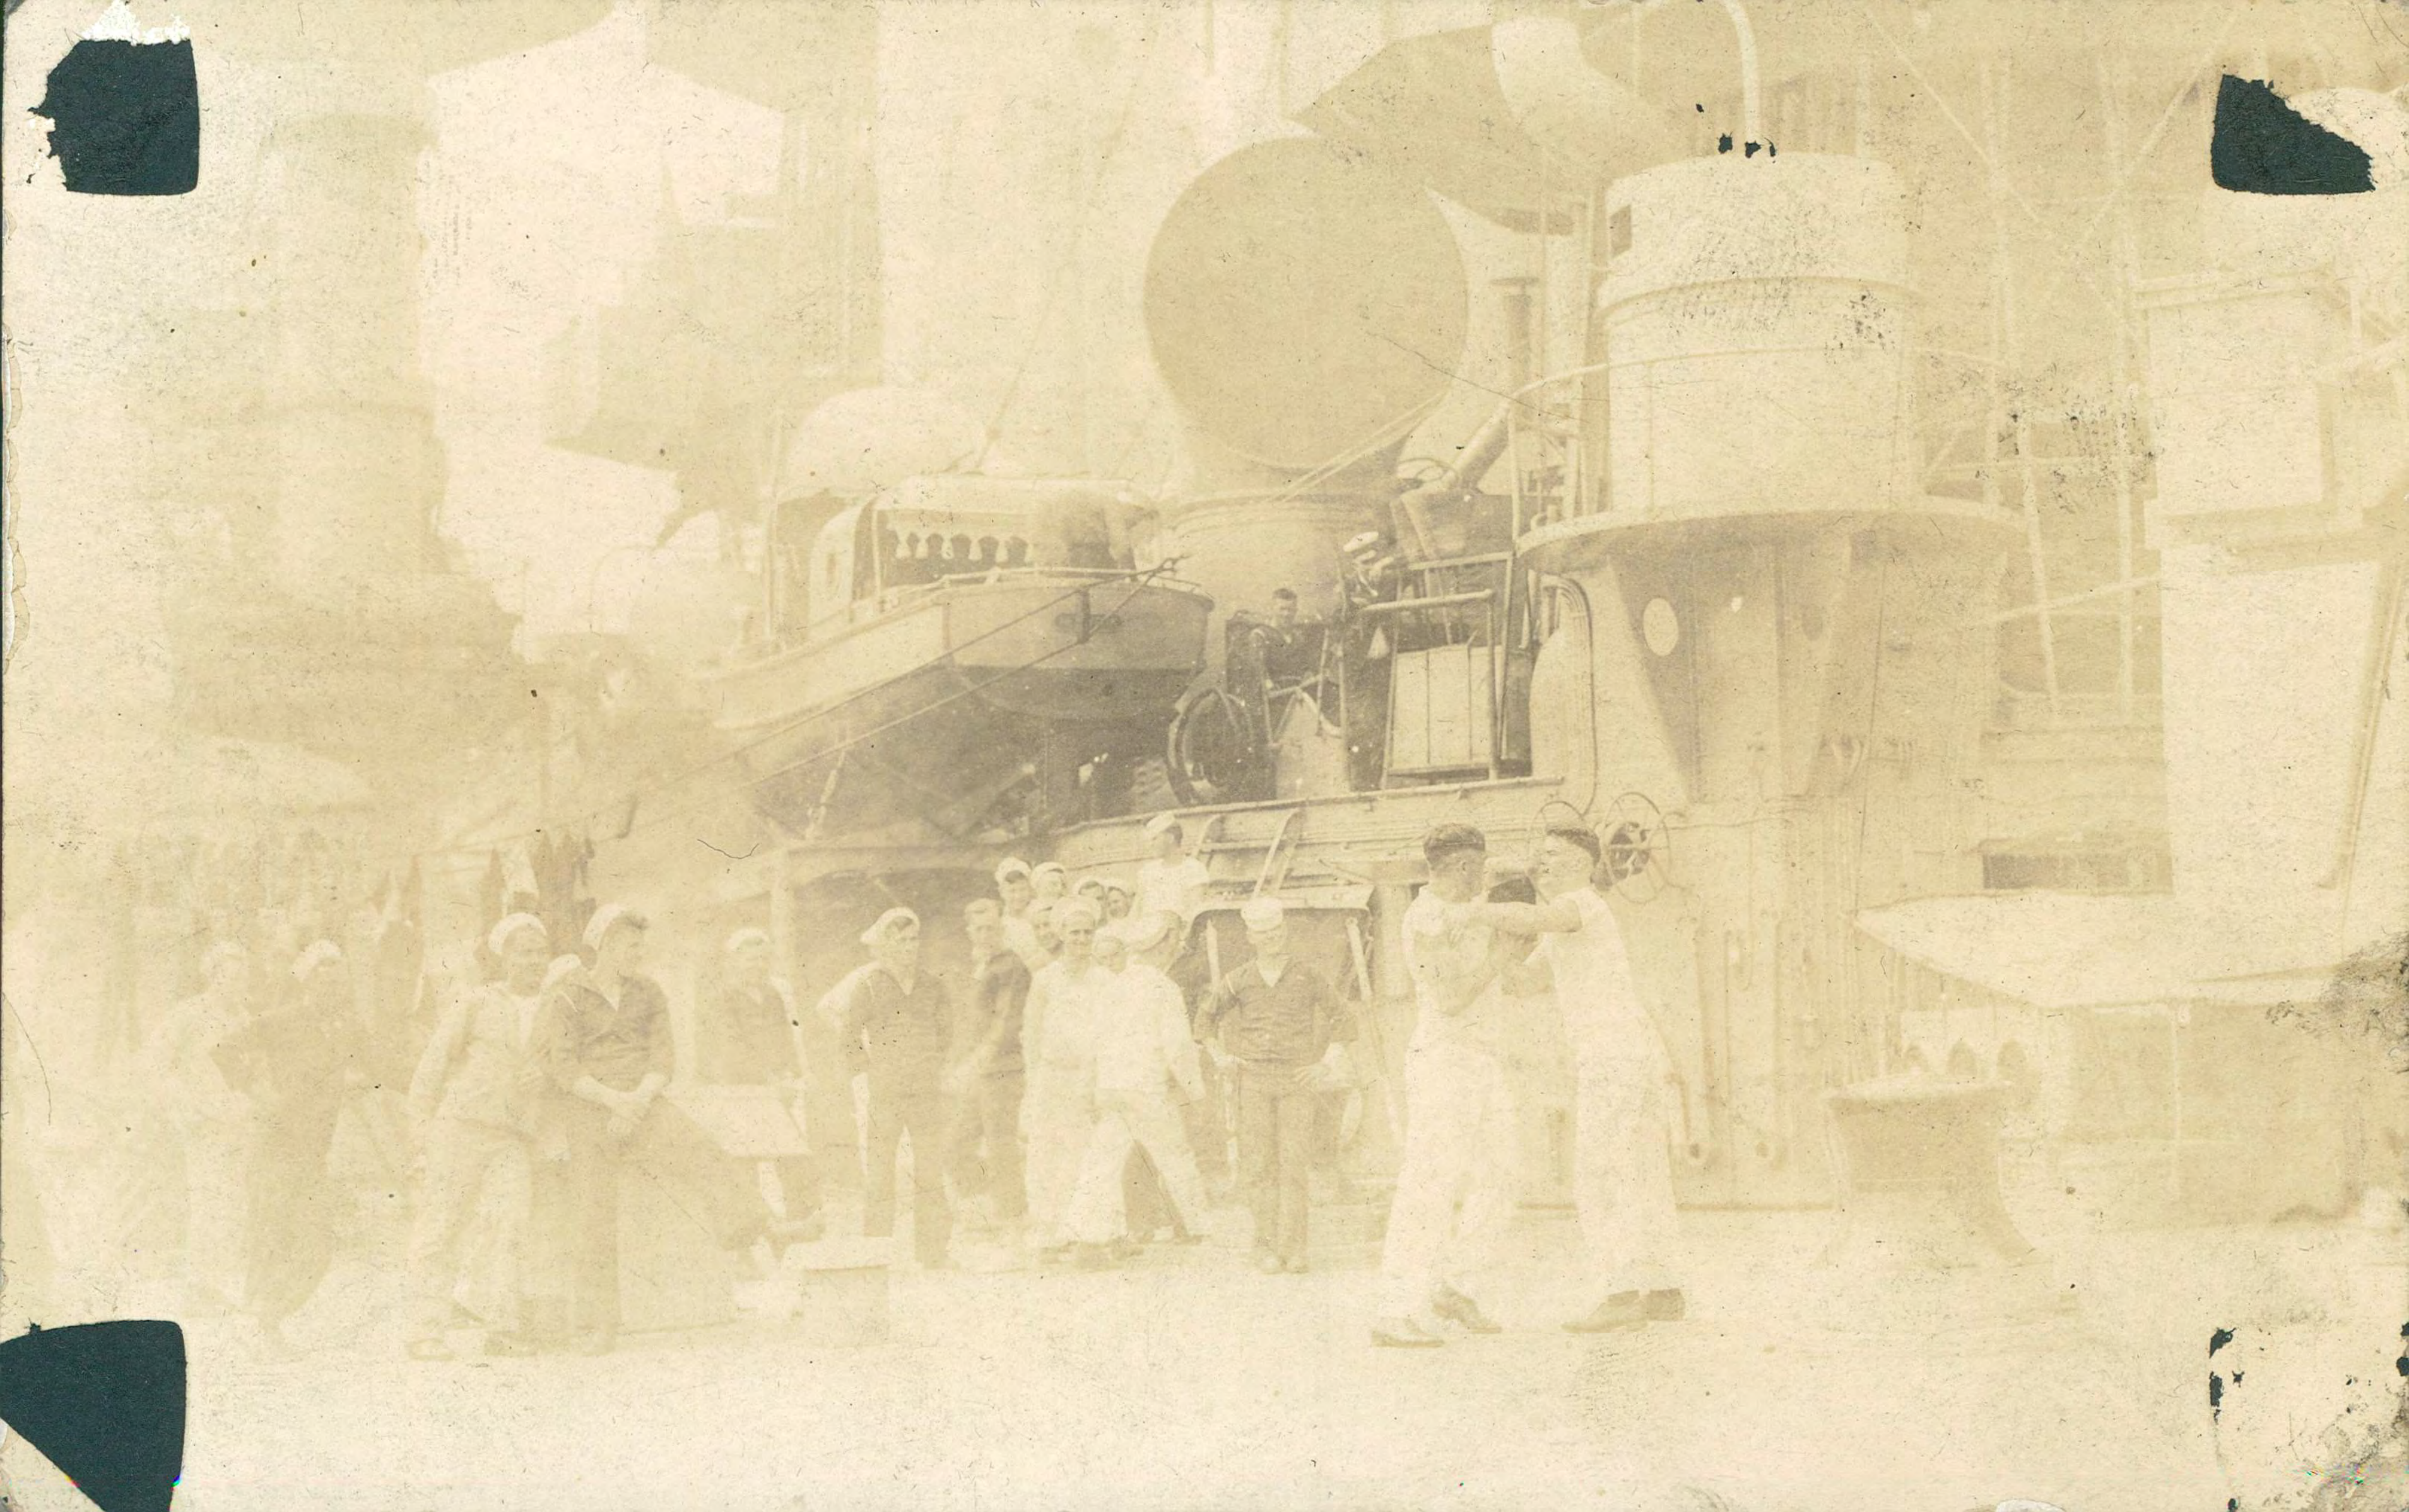

Photolog

U.S.S. New Orleans

Colon - C.Z.

1924

BARE SHIP
KEEP OFF

FRENCH CRUISER TAKING ON FRESH BEEF

"Old Glory"

Fisherman's Point

Cuba

5

In berth at Hampton Roads Naval Base.

#12

Pete

Disabled motor sailor
U.S.S. New York
N.Y. Naval Op. Base.