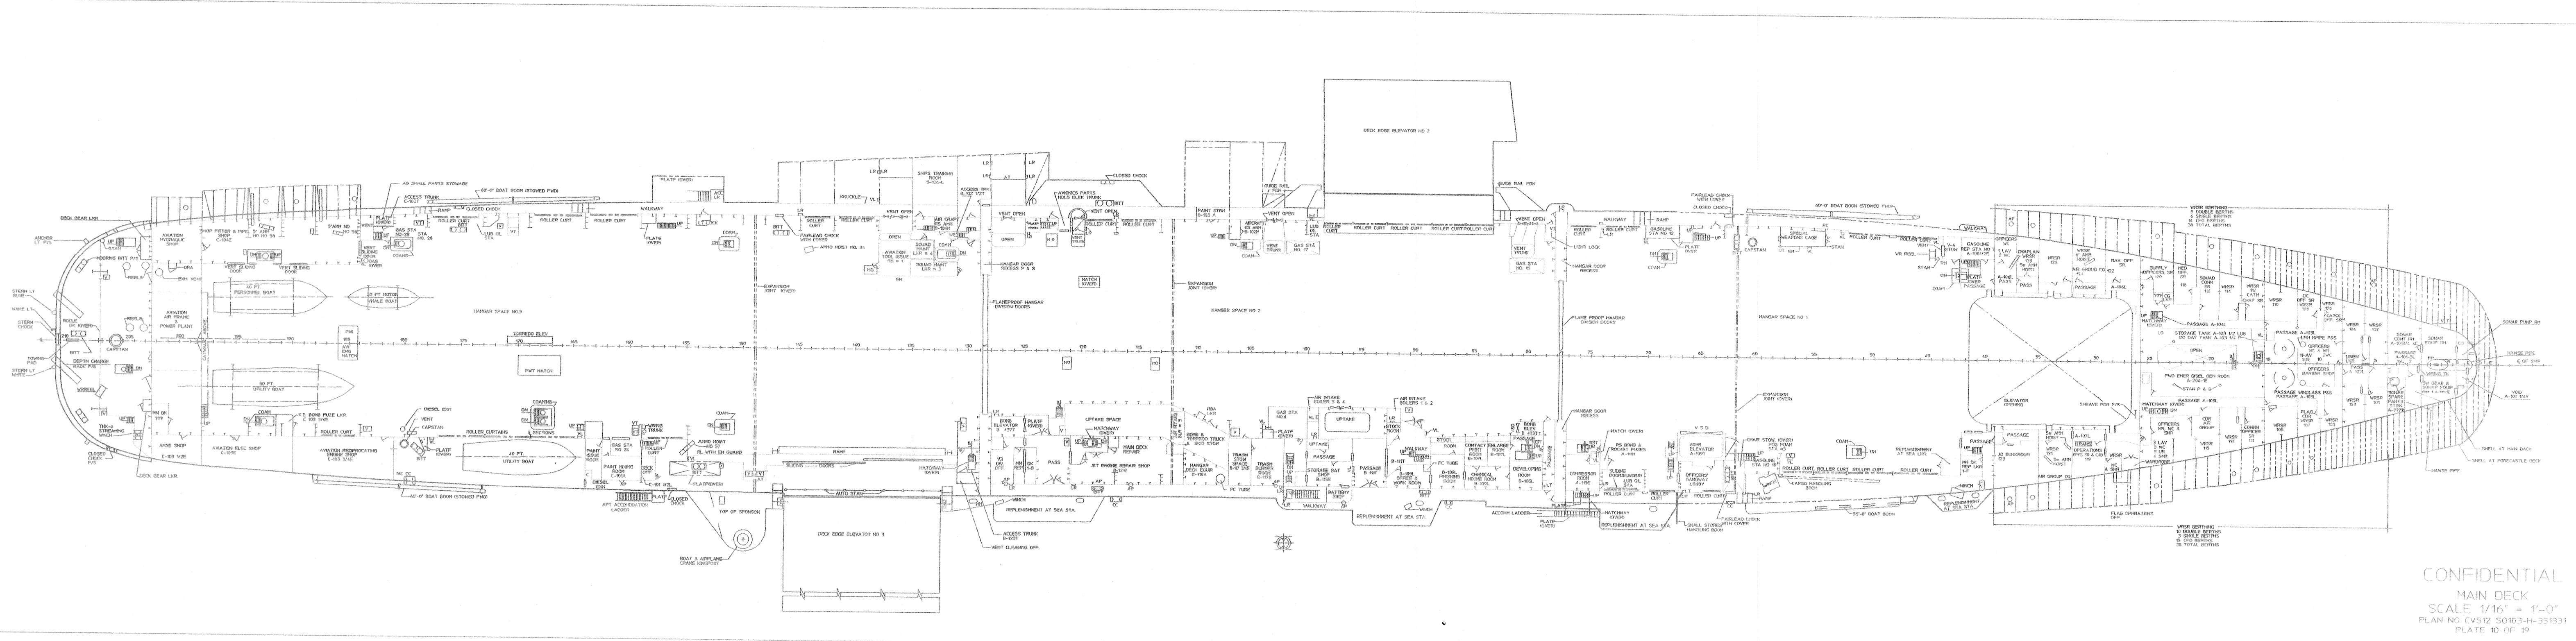

3RD DECK
MAIN DECK
2ND DECK
1ST DECK
USC HORNET CV-12
3RD DECK

FCSLE DK

CONFIDENTIAL
FCSLE DECK
SCALE: 1/8" = 1'-0"
PLAN NO. CV512-5003-H-31131
PLATE 9 OF 10

CONFIDENTIAL
GALLERY DECK
SCALE: 1/8" = 1'-0"
PLAN NO. CV512-5003-H-31131
PLATE 8 OF 10

CONFIDENTIAL
MAIN DECK
SCALE: 1/8" = 1'-0"
PLAN NO. CV512-5003-H-31131
PLATE 11 OF 10

CONFIDENTIAL
SECOND DECK
SCALE: 1/8" = 1'-0"
PLAN NO. CV512-5003-H-31131
CV512-5003-H-31131
PLATE 10 OF 10

3RD DECK