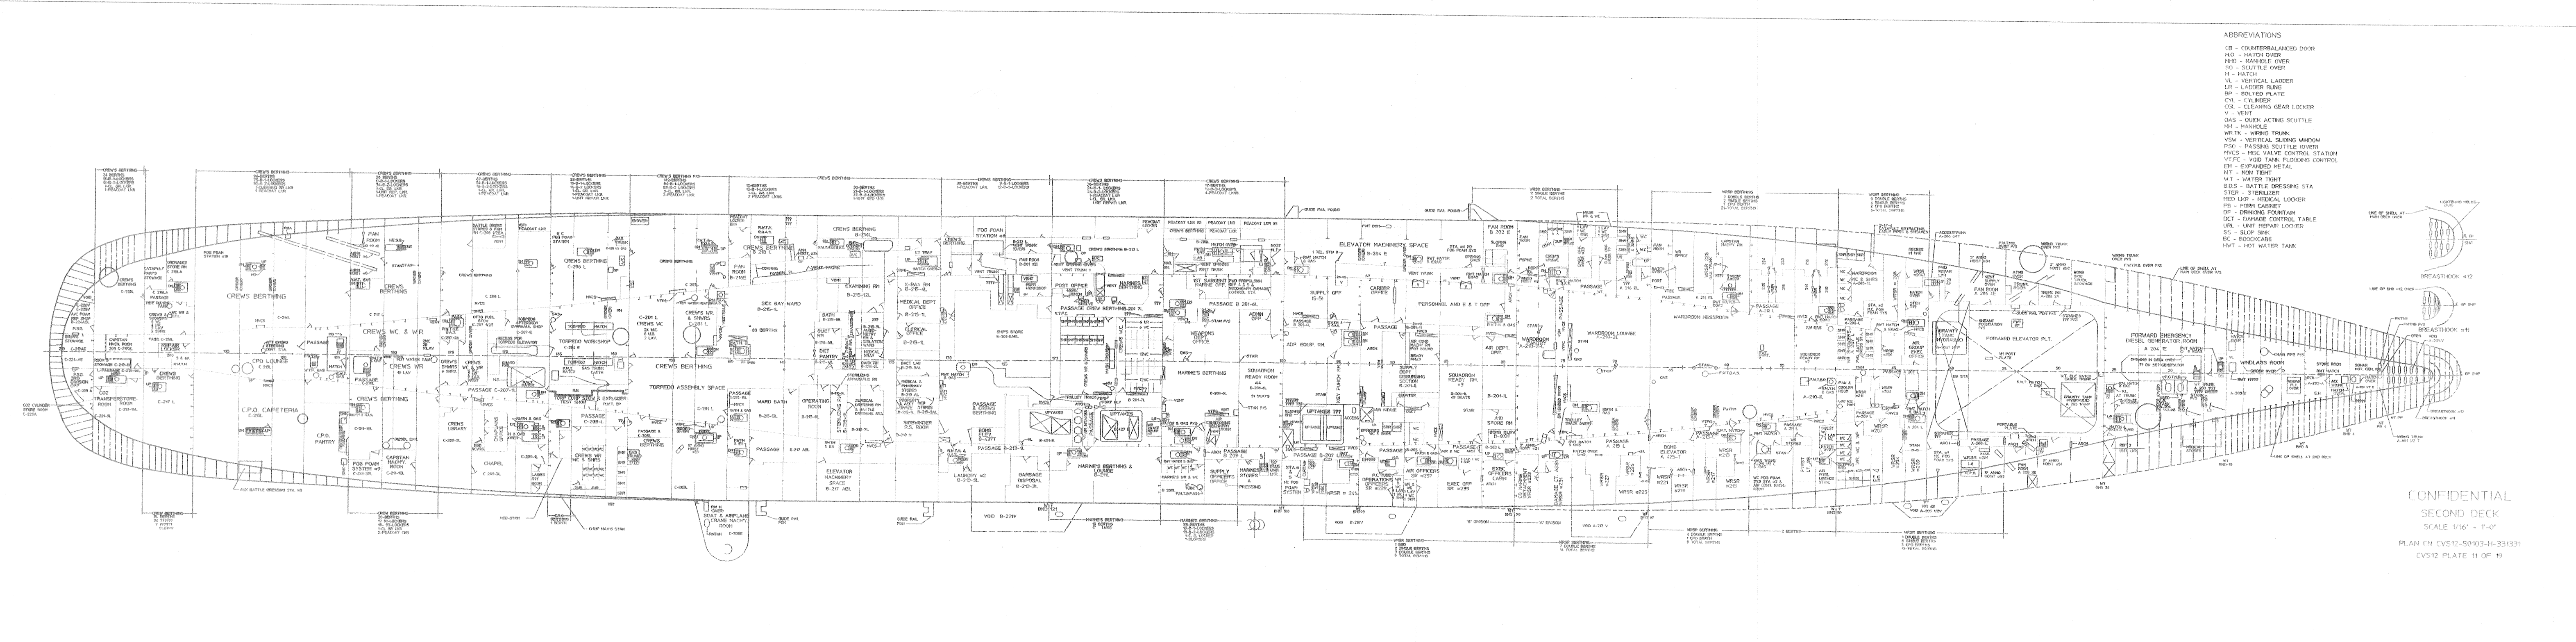

CONFIDENTIAL
MAIN DECK
SCALE: 1/8" = 1'-0"
PLAN NO. CV512-5003-H-31131
PLATE 11 OF 10

CONFIDENTIAL
SECOND DECK
SCALE: 1/8" = 1'-0"
PLAN NO. CV512-5003-H-31131
CV512-5003-H-31131
PLATE 10 OF 10